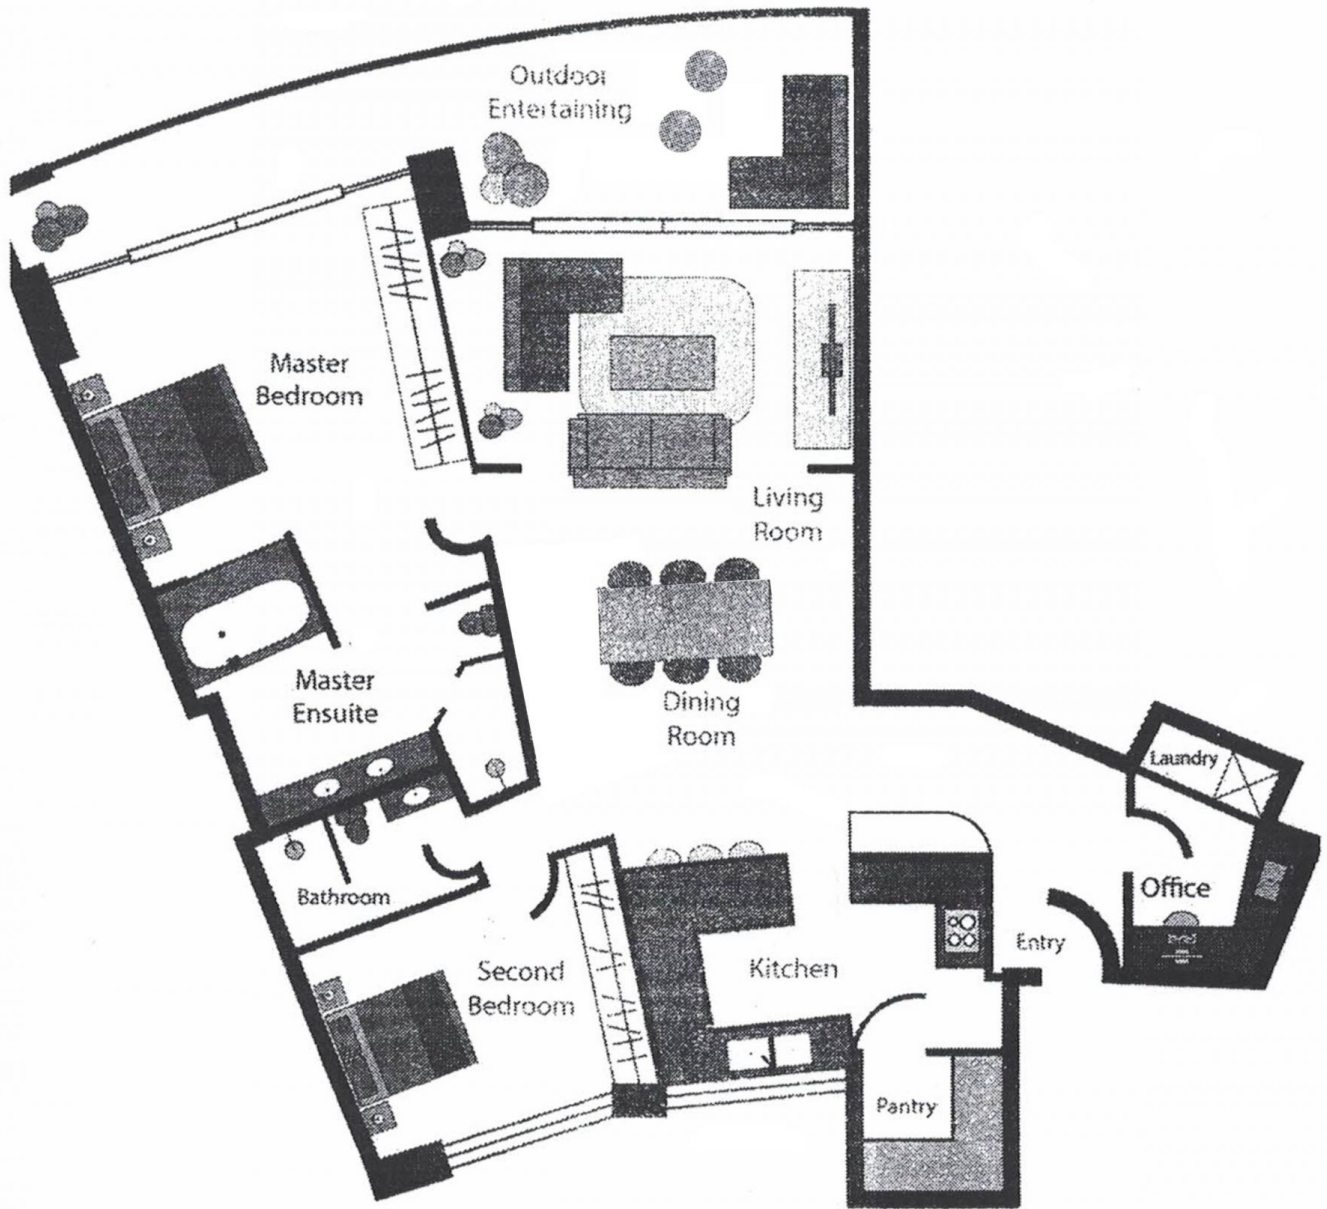

A8 3 is a spacious 177m² outstanding apartment of world class décor and outlook.

Enter and behold another world. The décor combined with the outstanding river and Surfers views - by day and night are just unsurpassed. No expense has been spared with the innovative renovation featuring custom designed finishes and textures. You can't help being mesmerised just taking in the breathtaking view, the through cool breezes and the ambience created.

<https://www.astras.com.au>
Real estate Robina, Clear Island Waters, Mermaid Waters and more

Lounge & Dining: 5.1m x 9.5m
Master Bedroom: 5.3m x 4.0m
Kitchen: 5.0m x 3.0m